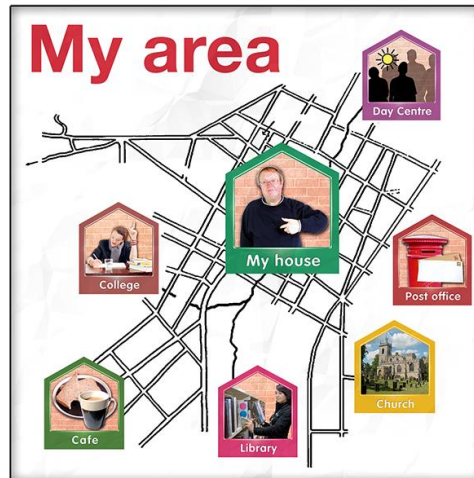

We aim to help people find support already in their community